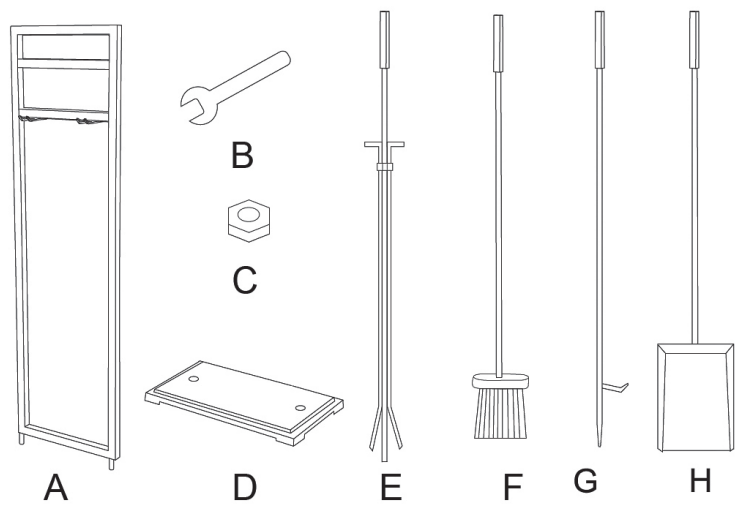

## – PRAIRIE 4 PIECE TOOLSET –

### Parts List

Part #	Description	Quantity
A	Panel	1
B	Wrench	1
C	Nut	2
D	Base Deck	1
E	Tongs	1
F	Broom	1
G	Poker	1
H	Shovel	1

**Step1**

**Step2**