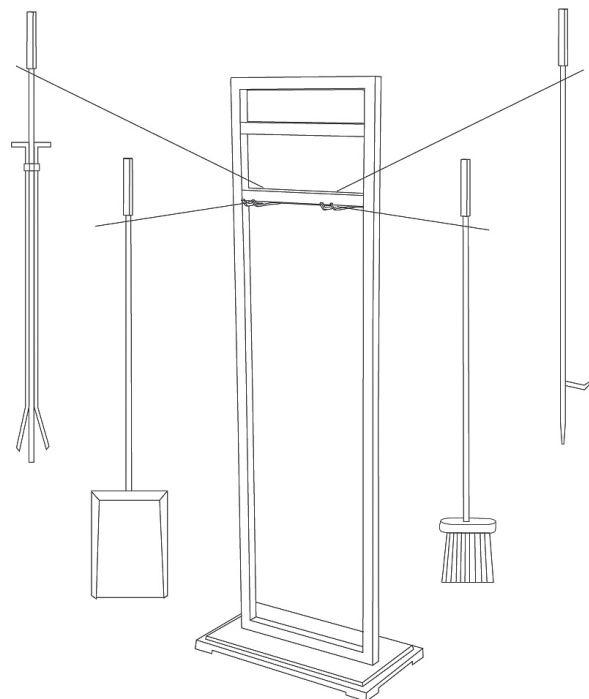

## – PRAIRIE 4 PIECE TOOLSET –

### Parts List

Part #	Description	Quantity
A	Panel	1
B	Wrench	1
C	Nut	2
D	Base Deck	1
E	Tongs	1
F	Broom	1
G	Poker	1
H	Shovel	1

**Step1**

**Step2**