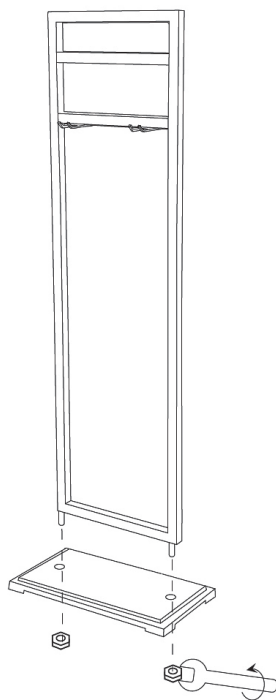

## – PRAIRIE 4 PIECE TOOLSET –

### Parts List

Part #	Description	Quantity
A	Panel	1
B	Wrench	1
C	Nut	2
D	Base Deck	1
E	Tongs	1
F	Broom	1
G	Poker	1
H	Shovel	1

**Step1**

**Step2**