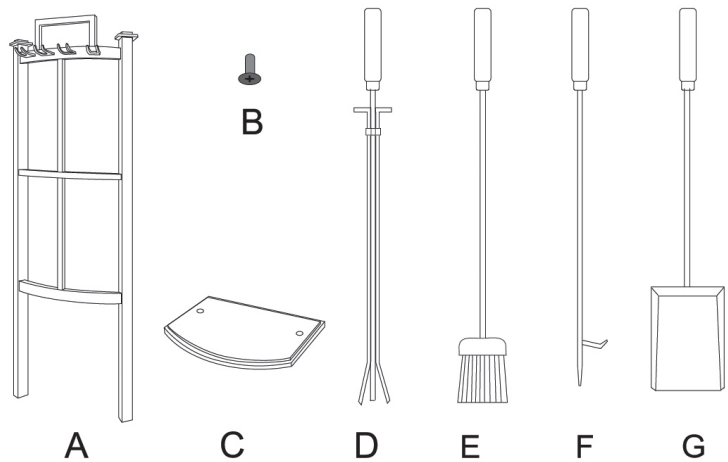

DÉCOFIRE

– MISSION 4 PIECE TOOLSET –

Parts List

| Part # | Description | Quantity |
|--------|-------------|----------|
| A | Panel | 1 |
| B | Bolt | 2 |
| C | Base Deck | 1 |
| D | Tongs | 1 |
| E | Broom | 1 |
| F | Poker | 1 |
| G | Shovel | 1 |

Step1

Step2