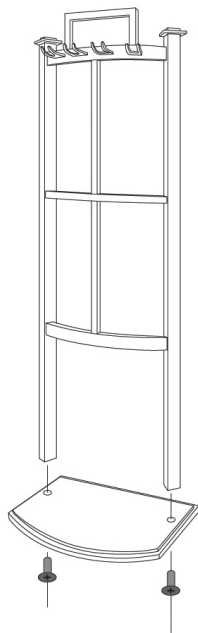

DÉCOFIRE

– MISSION 4 PIECE TOOLSET –

Parts List

| Part # | Description | Quantity |
|--------|-------------|----------|
| A | Panel | 1 |
| B | Bolt | 2 |
| C | Base Deck | 1 |
| D | Tongs | 1 |
| E | Broom | 1 |
| F | Poker | 1 |
| G | Shovel | 1 |

Step1

Step2