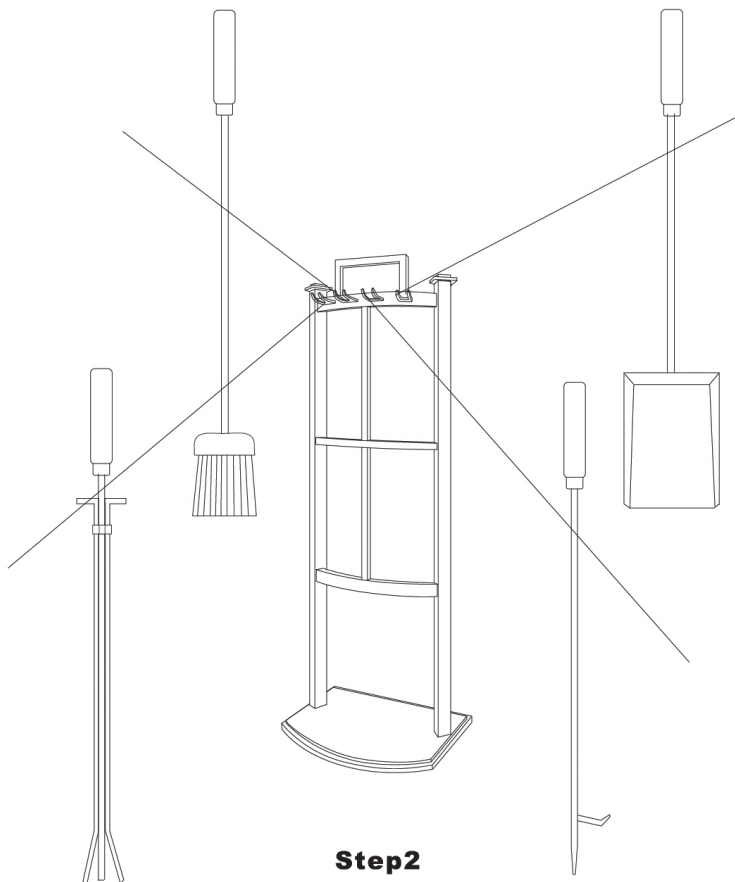

DÉCOFIRE

– MISSION 4 PIECE TOOLSET –

Parts List

| Part # | Description | Quantity |
|--------|-------------|----------|
| A | Panel | 1 |
| B | Bolt | 2 |
| C | Base Deck | 1 |
| D | Tongs | 1 |
| E | Broom | 1 |
| F | Poker | 1 |
| G | Shovel | 1 |

Step1

Step2