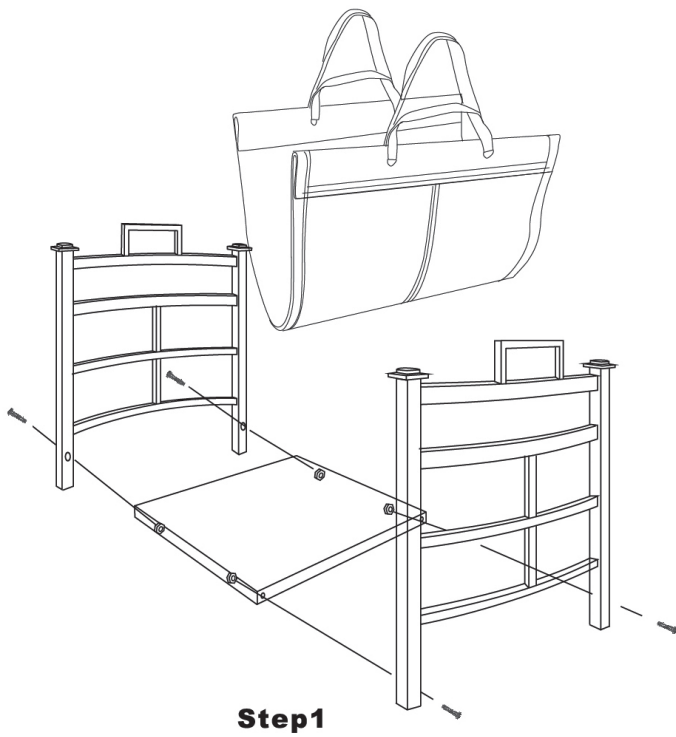

## — MISSION LOG HOLDER —

### Parts List

Part #	Description	Quantity
A	Side Panels	2
B	Bolt	4
C	Base Deck	1
D	Log Tote	1
E	Nut	4

**Step1**

**Step2**